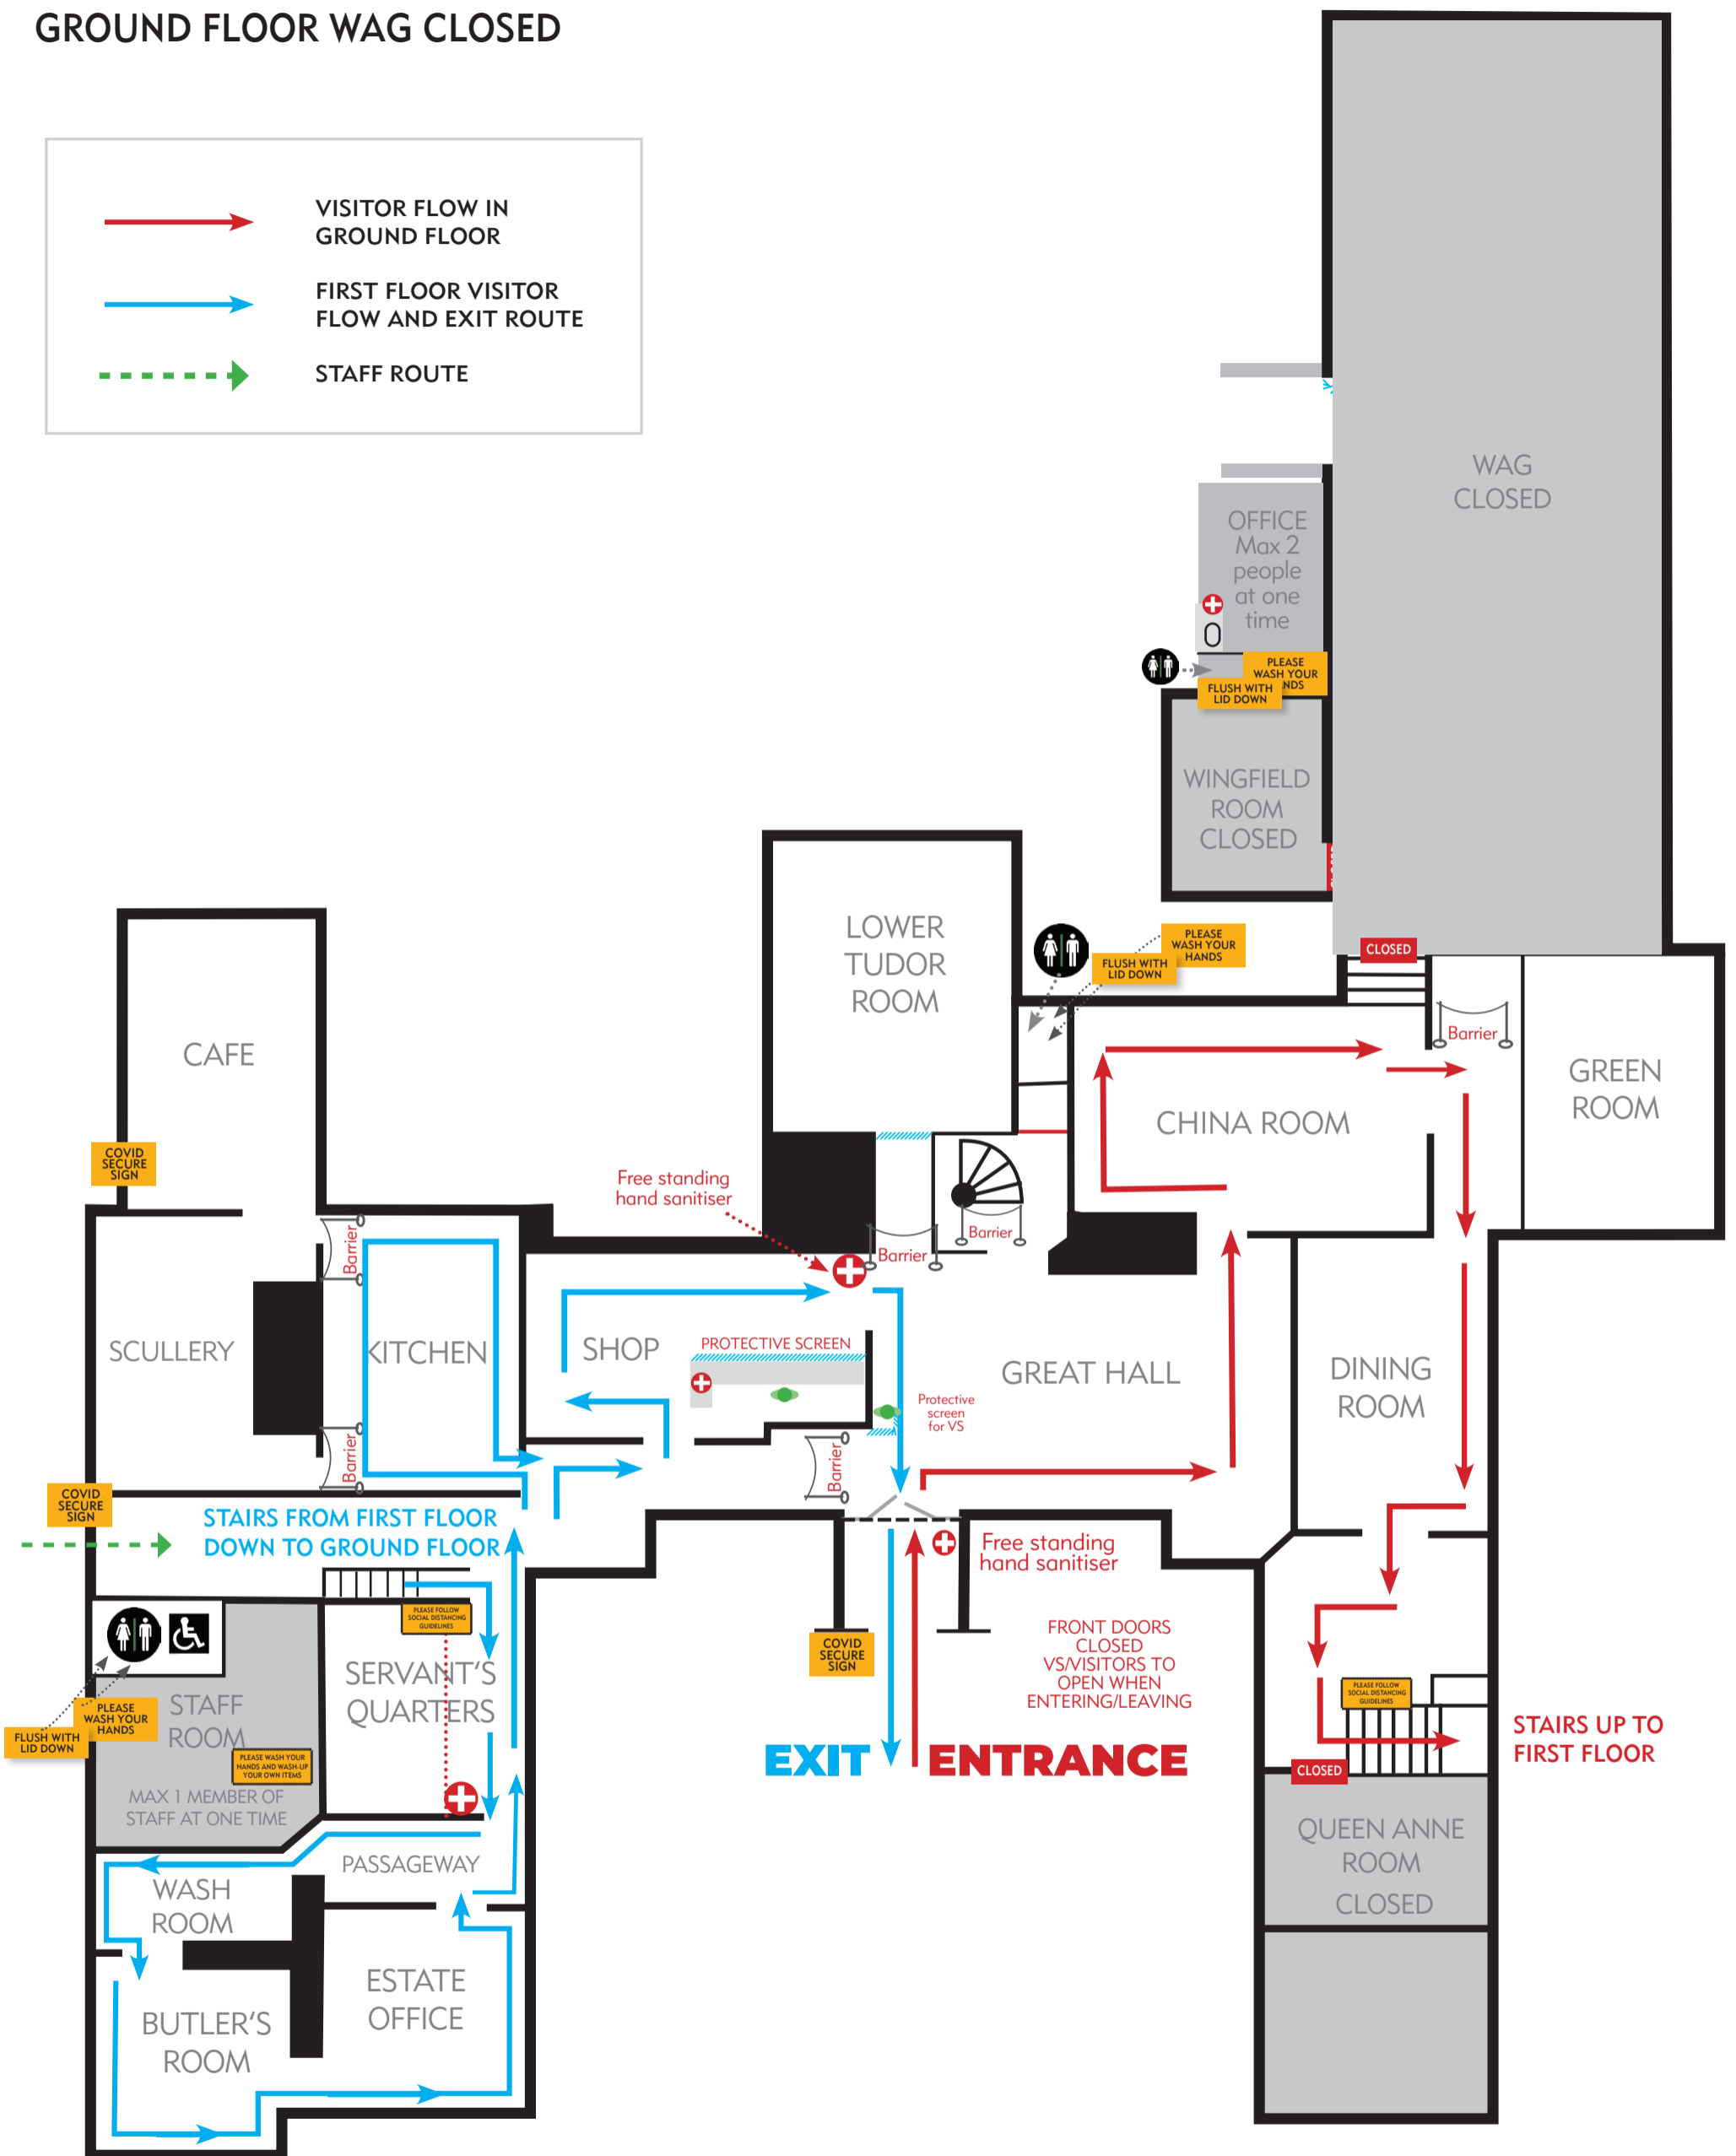

# CHRISTCHURCH MANSION FLOOR PLAN

## GROUND FLOOR WAG CLOSED

## FIRST FLOOR